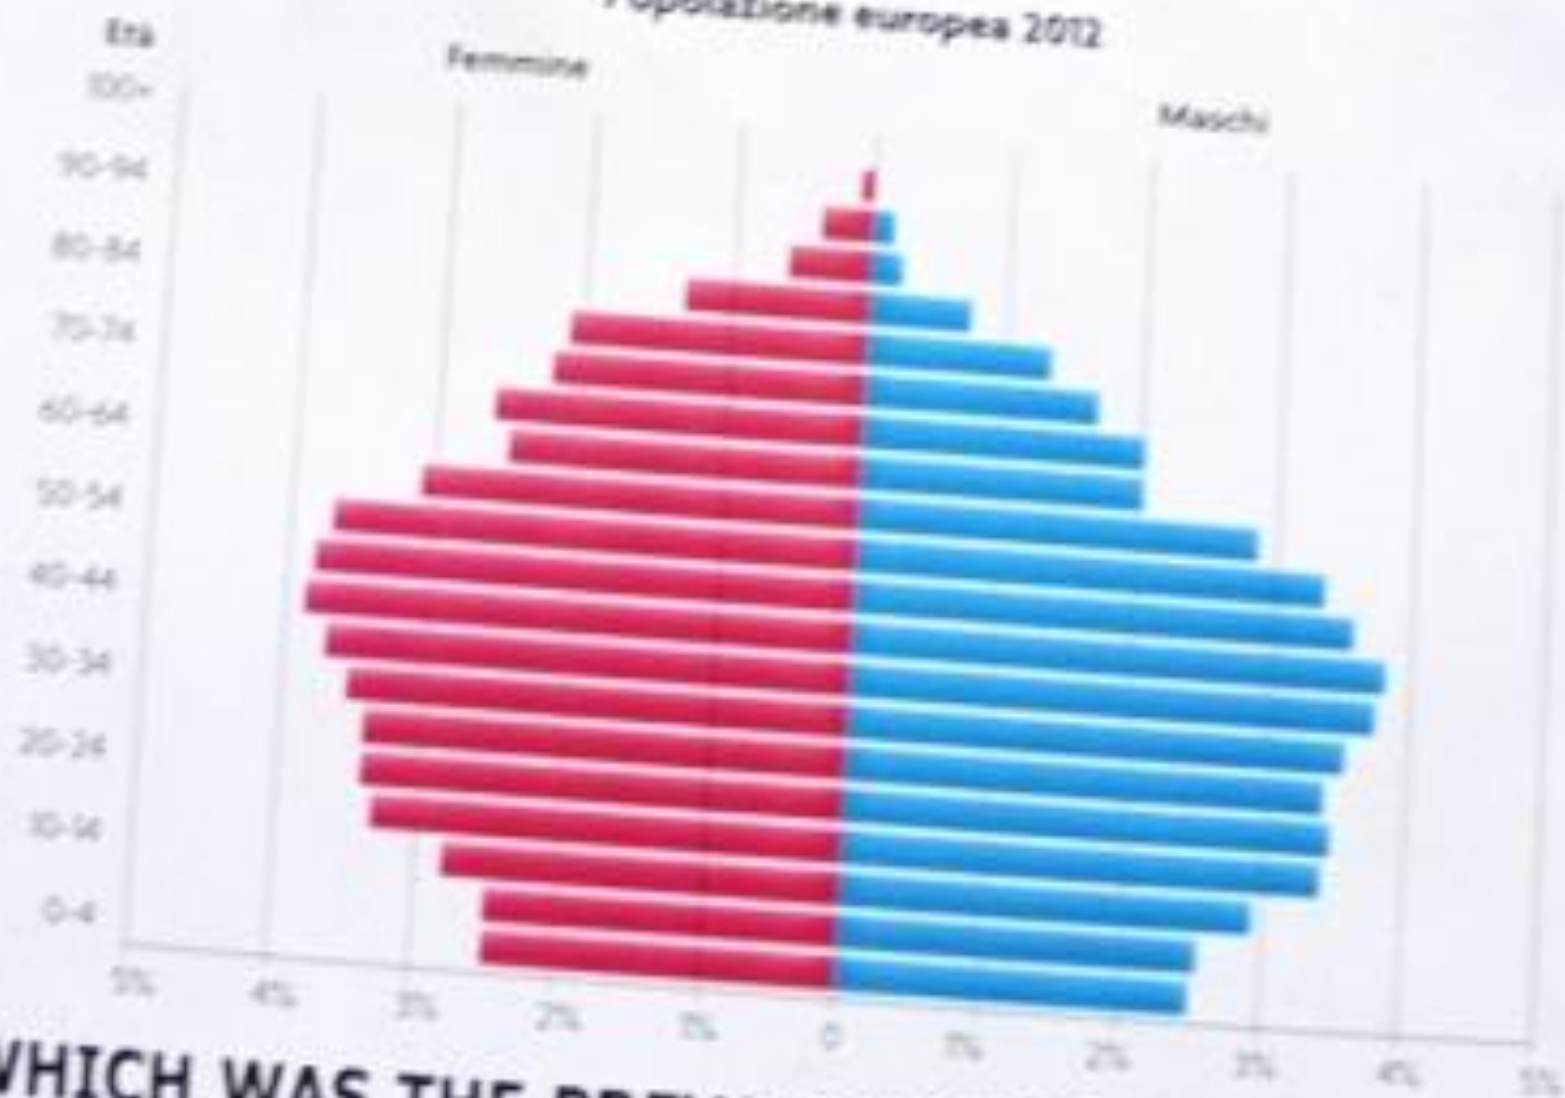

WHICH IS THE HIGHEST MOUNTAIN IN THE APENNINES?

IN WHICH EUROPEAN COUNTRY IS THE HDI HIGHER?

WHICH IS THE BIGGEST ITALIAN ISLAND?

Popolazione europea 2012

WHICH WAS THE PREVALENT AGE IN EUROPE IN 2012?

WHICH IS THE MOST EXTENDED ITALIAN PLAIN?

Nazioni di provenienza degli immigrati

WHERE DO THE MOST PART OF IMMIGRANTS IN ITALY COME FROM?

ARRIVE

WINNER

Kerry Good