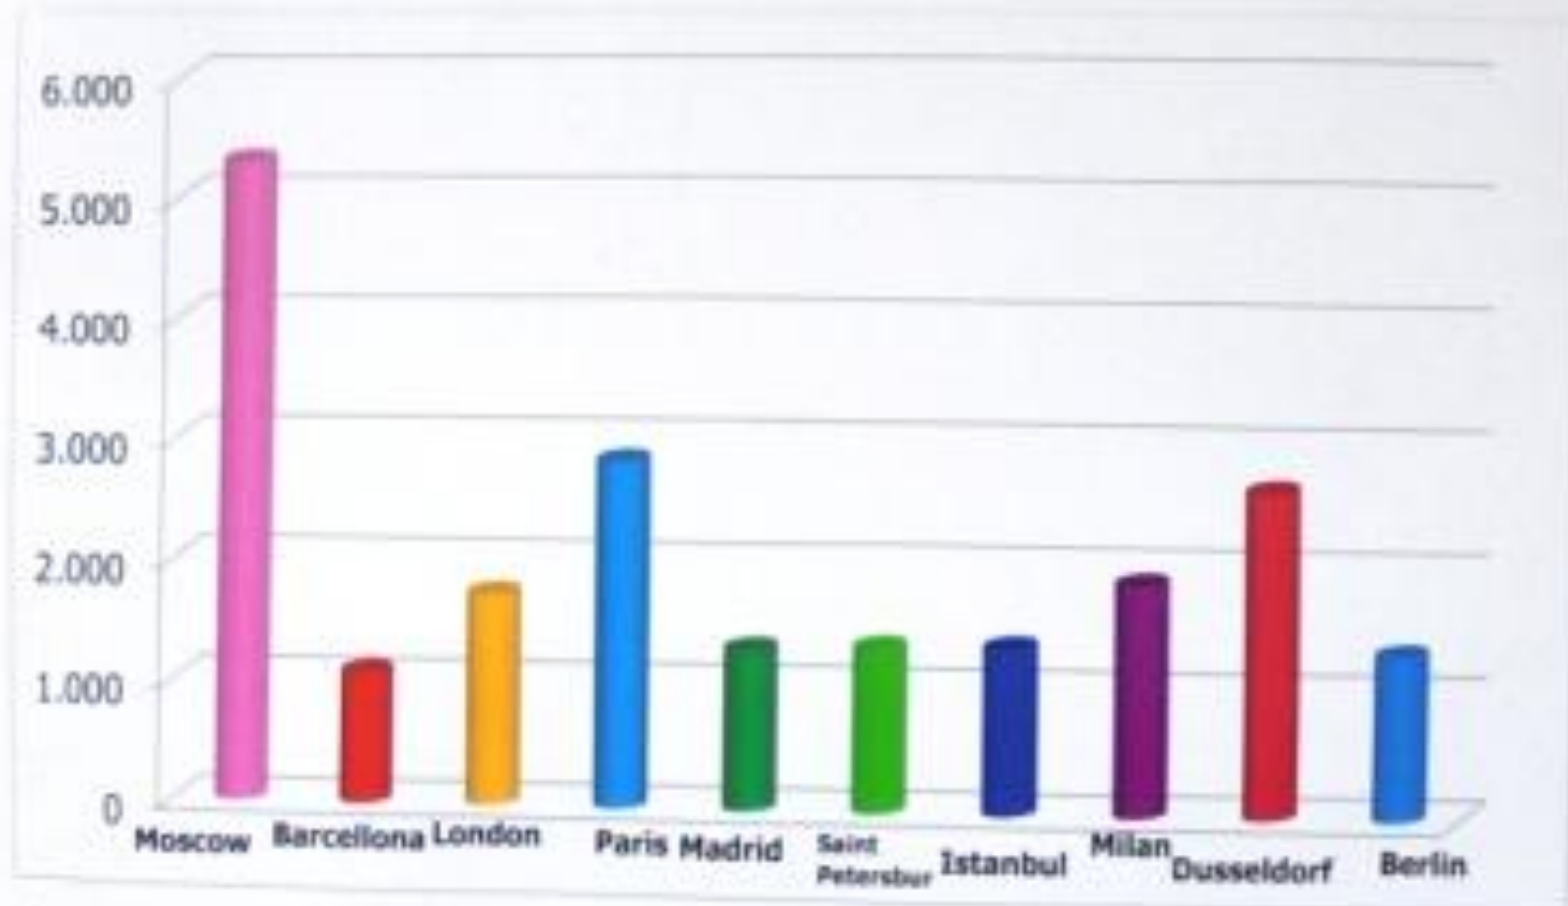

WHICH IS THE LONGEST RIVER IN ITALY?

WHICH IS THE HIGHEST MOUNTAIN IN EUROPE?

Yours truly

WHICH IS THE SMALLEST REGION IN ITALY?

- Primary Sector
- Tertiary Sector
- Secondary Sector

WHICH IS THE PREVALENT ECONOMIC SECTOR IN TUSCANY?

WHICH IS THE LONGEST RIVER IN EUROPE?

WHICH IS THE MOST EXTENDED REGION IN ITALY?

WHICH IS THE LONGEST RIVER IN TUSCANY?

WHICH IS THE MOST POPULATED CITY IN EUROPE?

WHICH IS THE HIGHEST VOLCANO IN ITALY?

WHICH IS THE HIGHEST MOUNTAIN IN TUSCANY?

WHICH IS THE PREVALENT ECONOMIC SECTOR IN GREECE?

IN WHICH EUROPEAN COUNTRY DID ITALIAN PEOPLE MIGRATE MOST FROM 1876 TO 1976?

STOP

WHICH IS THE LESS POPULATED REGION IN ITALY?

Hills

Planes

Mountains

WHICH IS THE PREVALENT TERRITORY IN TUSCANY?

Nazioni di provenienza degli immigrati

WHERE DO THE MOST PART OF IMMIGRANTS IN ITALY COME FROM?

ARRIVE

WINNER

Kerry Good